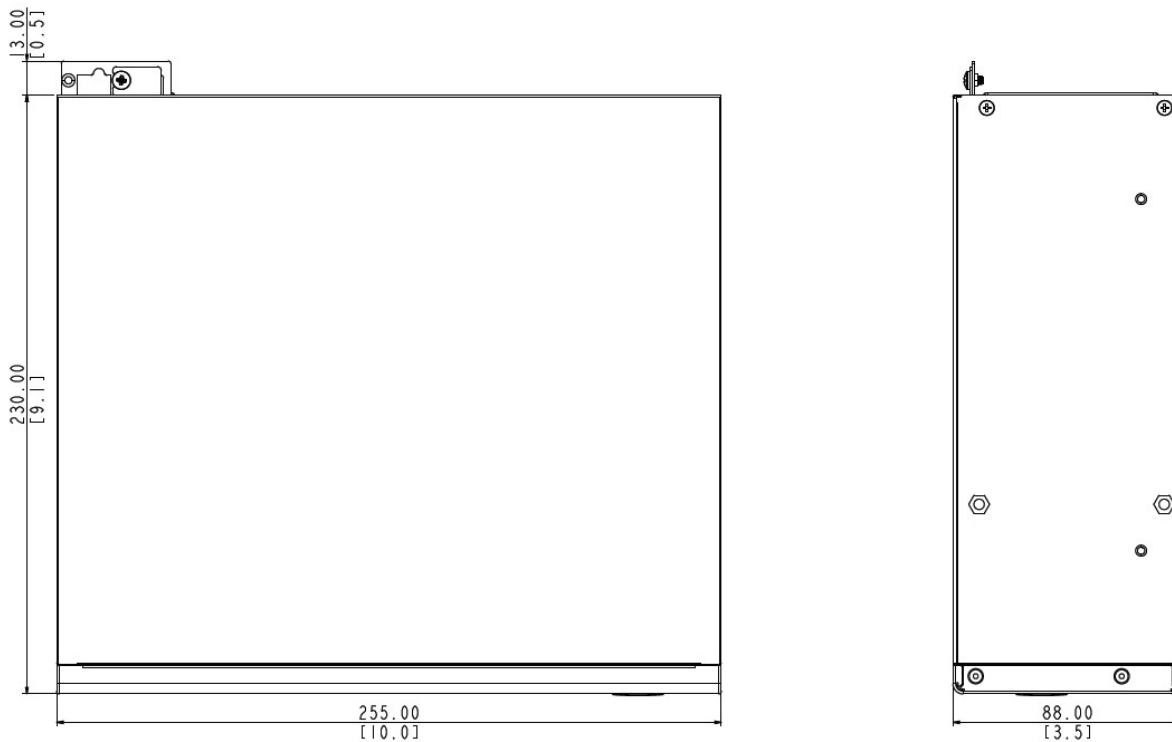

## ▶ Photo Indication

- 1 Power Button
- 2 USB 3.0 Ports
- 3 Display Port
- 4 Ethernet Port
- 5 Serial Port
- 6 Audio Line-out
- 7 HDMI Port
- 8 USB 3.0 Ports
- 9 DVI Port
- 10 Audio Mic-in
- 11 SATA Port

## ▶ Dimension Diagram

Unit: mm [inch]